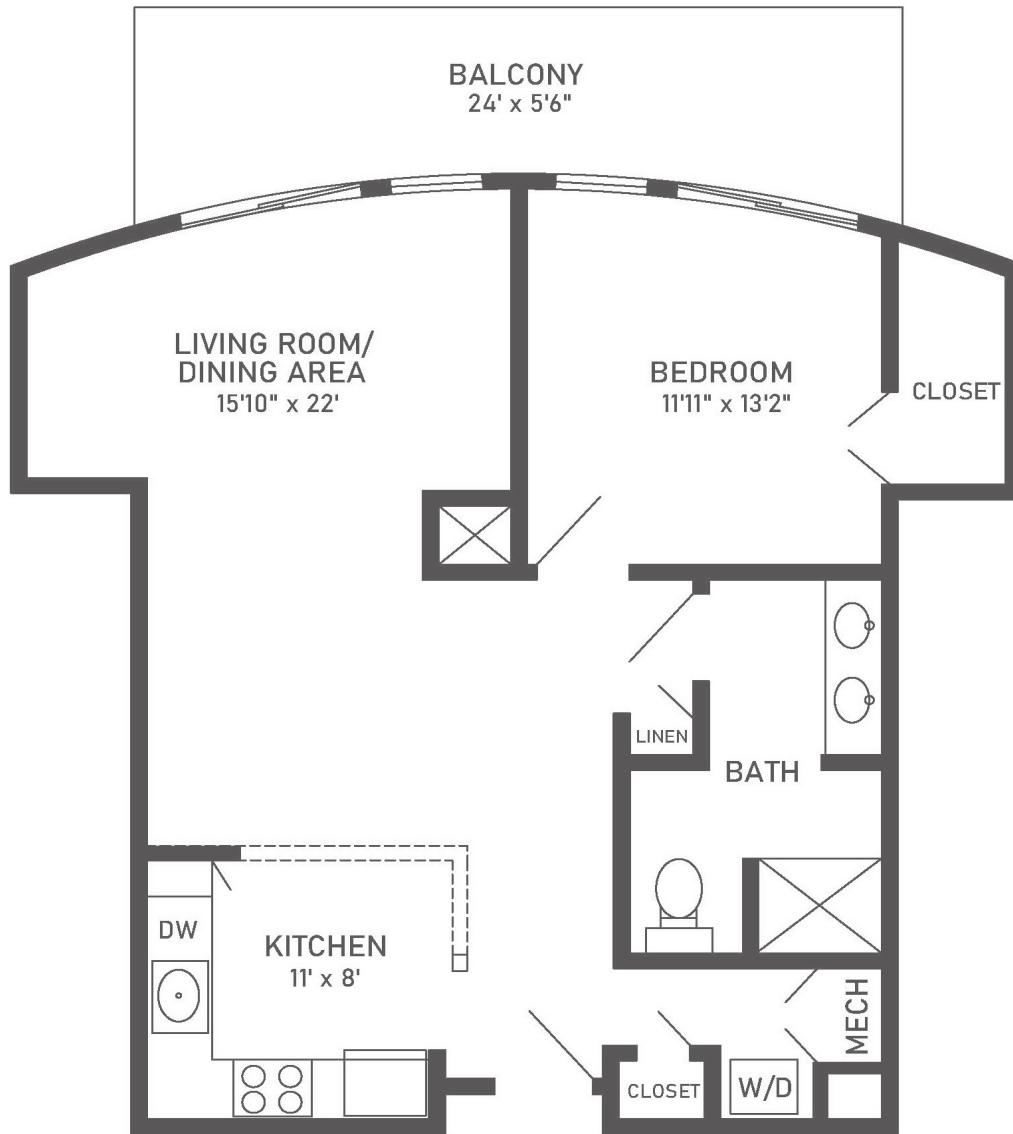

Alpine Vista - Loveland
One-Bedroom, One-Bath

816 sq. ft.

Dimensions are approximate.

9153 Yarrow Street, Westminster, CO 80021 (303) 515-6351 CovLivingColorado.org

Covenant Living of Colorado, a Colorado nonprofit corporation, is solely responsible for fulfilling financial responsibilities to residents under the residency contracts. Covenant Living of Colorado is within the network of communities developed and managed by Covenant Living Communities & Services. Covenant Living Communities & Services is a ministry of the Evangelical Covenant Church and does not discriminate pursuant to the federal Fair Housing Act. All faiths and beliefs are welcome.