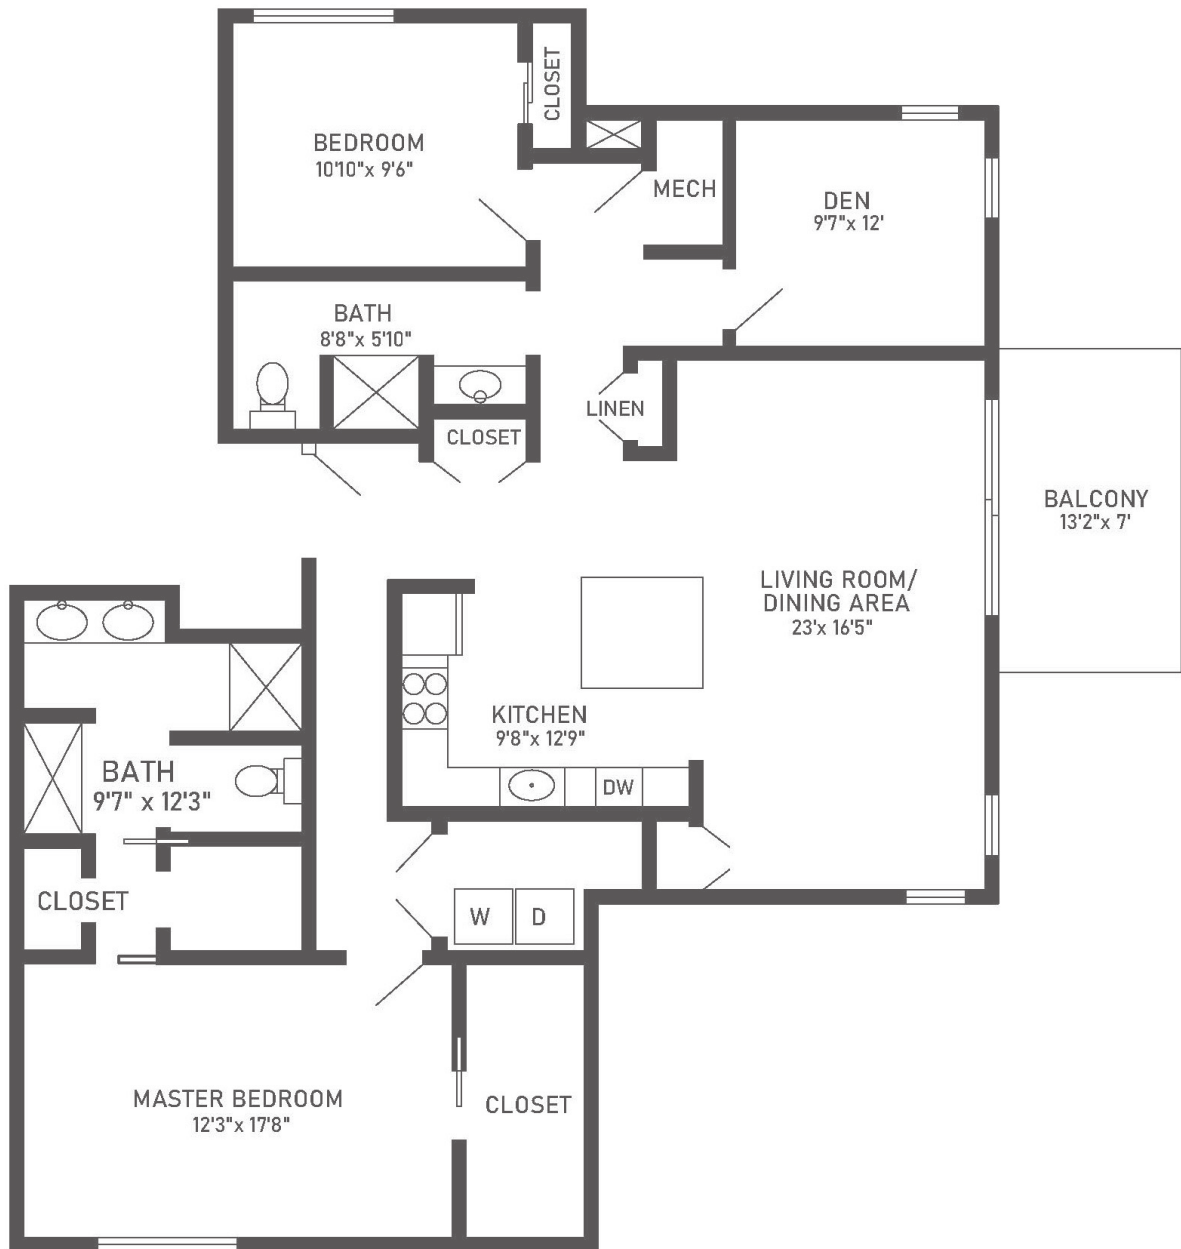

Alpine Vista - Berthoud, J1 Two-Bedroom + Den, Two-Bath

1,567 sq. ft.

Dimensions are approximate.

9153 Yarrow Street, Westminster, CO 80021 (303) 515-6351 CovLivingColorado.org

Covenant Living of Colorado, a Colorado nonprofit corporation, is solely responsible for fulfilling financial responsibilities to residents under the residency contracts. Covenant Living of Colorado is within the network of communities developed and managed by Covenant Living Communities & Services. Covenant Living Communities & Services is a ministry of the Evangelical Covenant Church and does not discriminate pursuant to the federal Fair Housing Act. All faiths and beliefs are welcome.